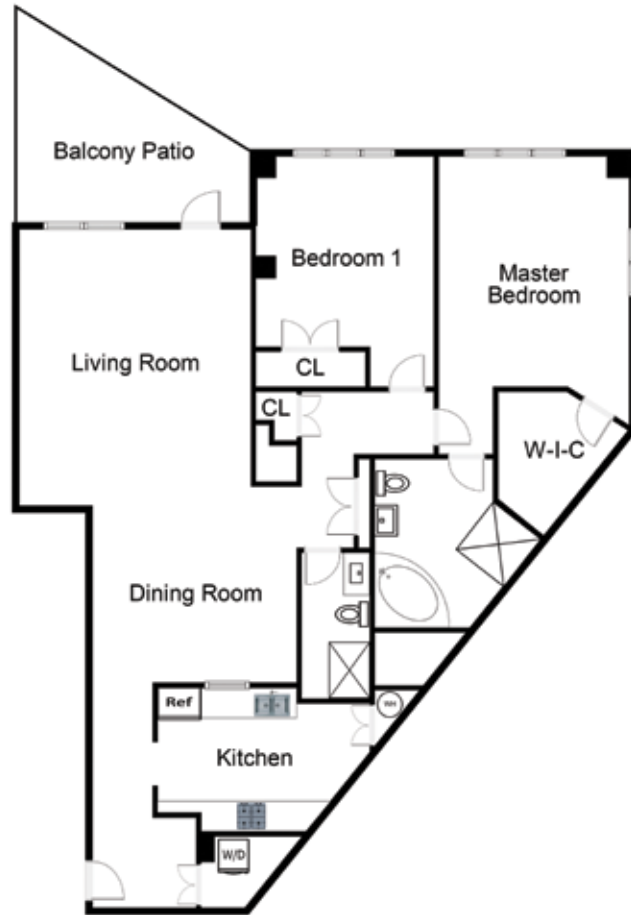

The new one, two and three-bedroom residences offer a variety of space-enhancing layouts with fresh, modern design and all of the refined appointments you've come to expect. Ranging in size from 940 sf to over 2000 sf, the view-filled residences showcase 5-star quality and attention to detail throughout. Great rooms with vaulted ceilings, designer kitchens with granite counters, spa-like baths and private balconies are just a sampling of the many special features that make Sullivan Regency so extraordinary.

SULLIVAN REGENCY COMMUNITY AMENITIES

- Gated luxury community
- 24/7 doorman
- Assigned resident and guest parking/elevators
- Custom indoor/outdoor pool
- Fitness center
- Community hall and game room with custom kitchen
- Private country courtyard
- Luxurious pile wall-to-wall carpeting
- Great rooms with vaulted ceilings
- Designer kitchens with custom installed granite countertops
- Full hand-cut and tiled bath and shower enclosures
- Fashion-inspired walk-in closets
- Private and spacious balconies
- Pre-wired for cable, satellite, hi-speed Internet, wireless, and telephony services
- In-residence laundry room
- Private storage quarters
- 9 miles from Bethel Woods Center for the Arts
- Shuttle service to Bethel Woods Center for the Arts during concert events
- 4 miles from Monticello Motor Club
- 4 miles from Montreign Casino & Resort (under construction)
- 45 miles from Woodbury Commons
- 90 miles from NYC.
- 2 miles from national retailers such as The Home Depot, Staples, Walmart and Shoprite

Unit 4H

Unit 4E