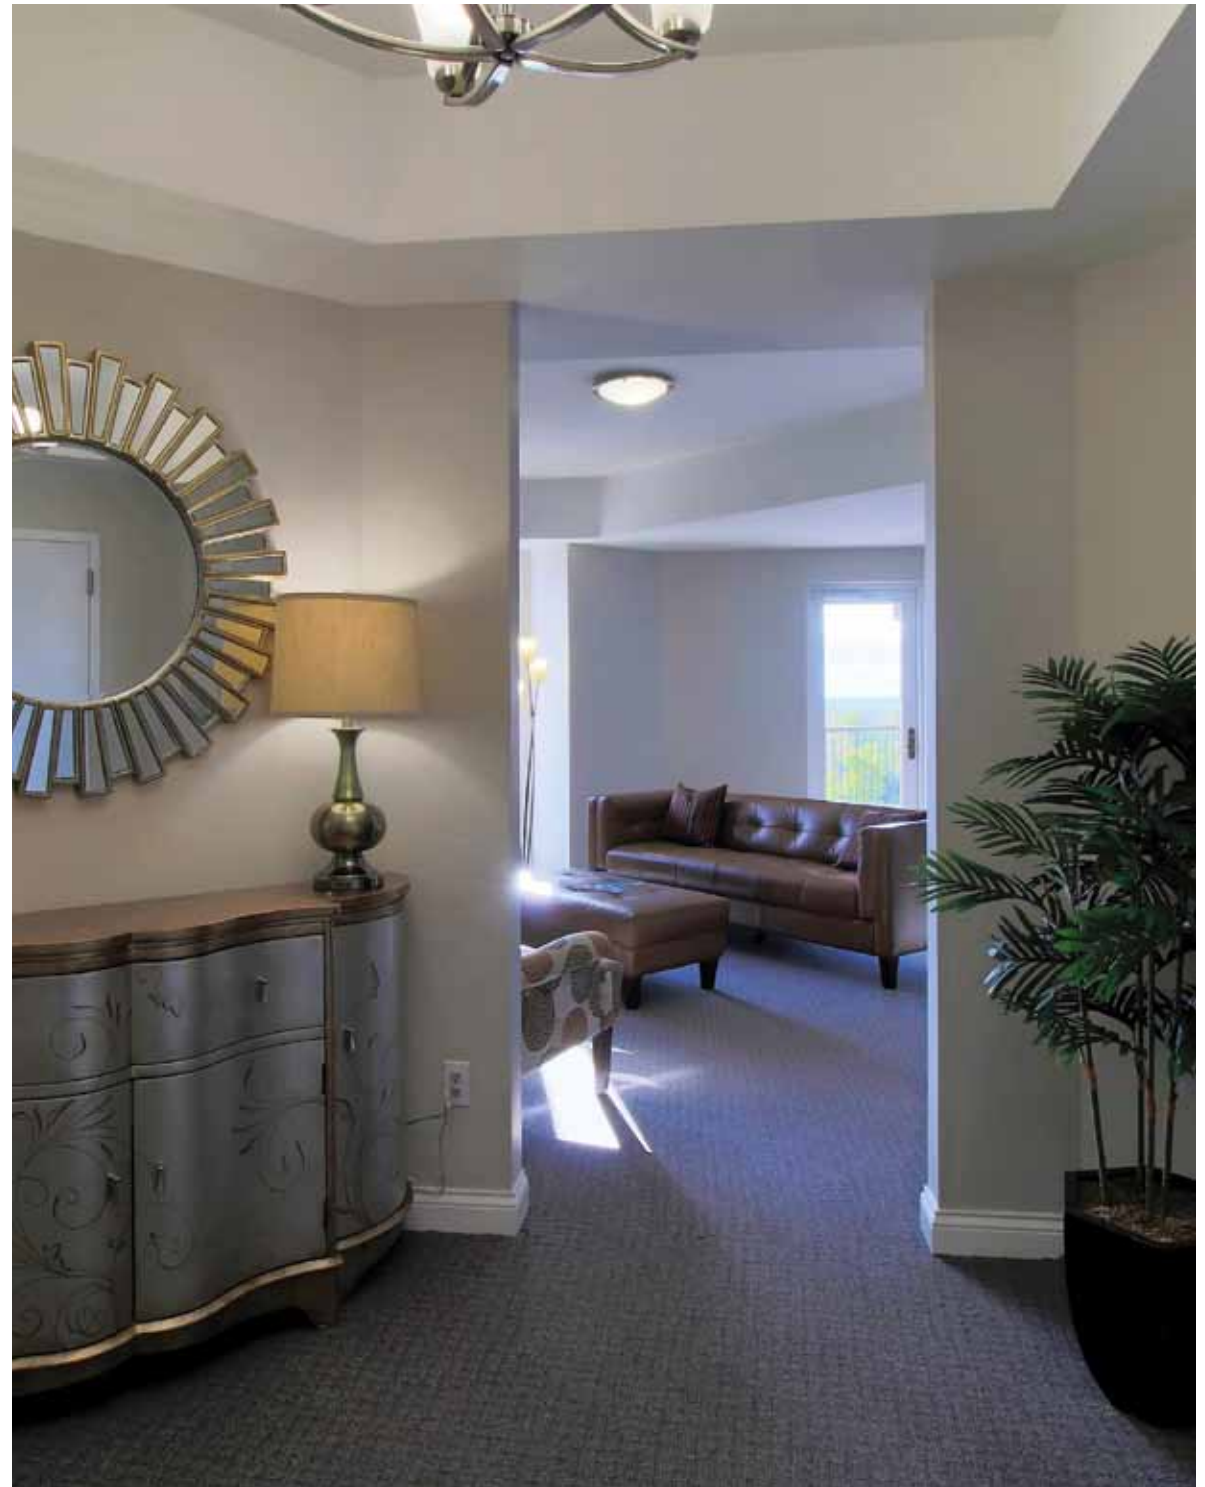

The new one, two and three-bedroom residences offer a variety of space-enhancing layouts with fresh, modern design and all of the refined appointments you've come to expect. Ranging in size from 940 sf to over 2000 sf, the view-filled residences showcase 5-star quality and attention to detail throughout. Great rooms with vaulted ceilings, designer kitchens with granite counters, spa-like baths and private balconies are just a sampling of the many special features that make Sullivan Regency so extraordinary.

When it's time to have fun, you'll be delighted by the community amenities. The interactive game room, fully equipped fitness center, tranquil courtyard, entertaining lounge and the fabulous indoor/outdoor pool are all at your doorstep. Off grounds, our convenient location ensures that you will never miss out. From championship golf, fly fishing, skiing and hiking to motor car racing, casino gaming, farm-to-table dining and concert-going, the possibilities are endless. Come and experience the best of country living, just 90 miles from New York City. Sullivan Regency – it's more than just a home, it's a lifestyle.